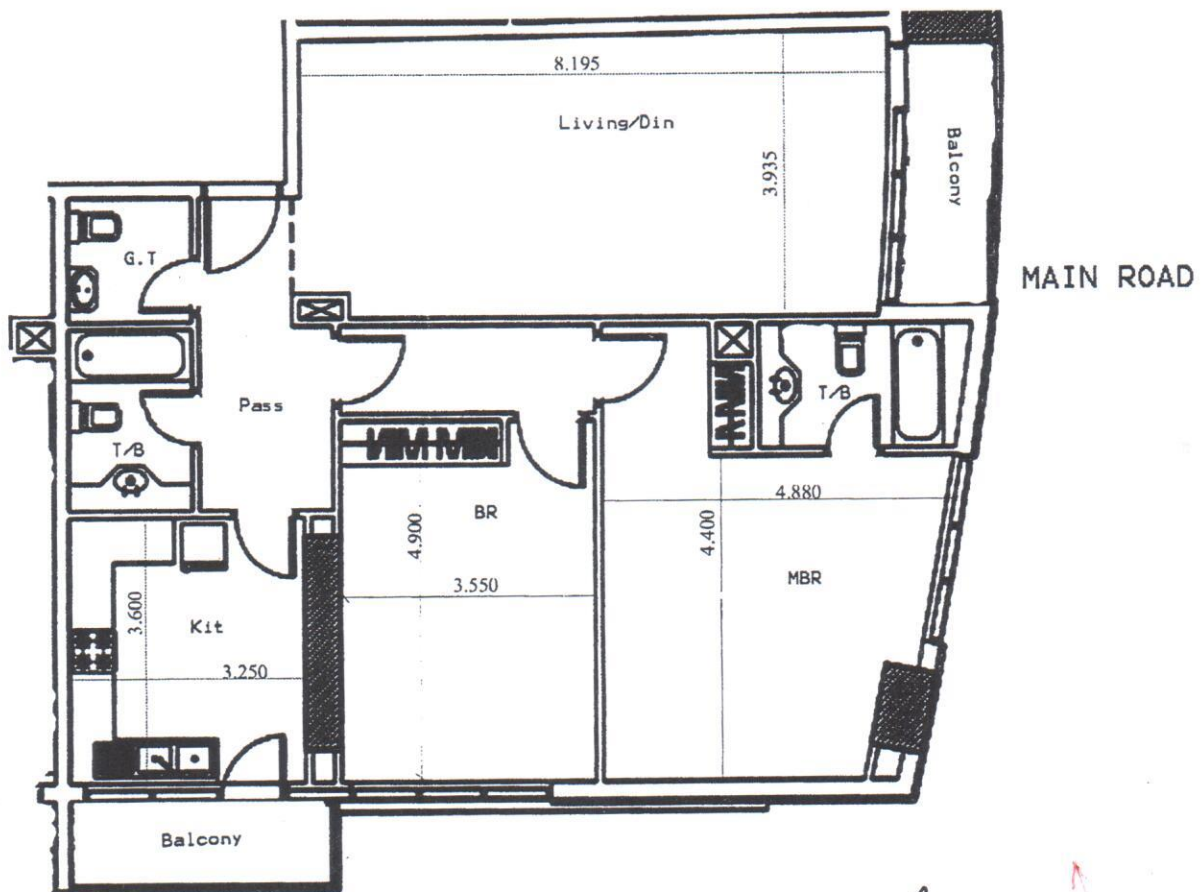

BURJ AL NUJOOM

UNIT.NO: 1514
FLOOR: 15th FLOOR

B

2000

UNIT TYPE : 2 BEDROOM
APARTMENT AREA: 1305.56 SqFt.
BALCONY AREA : 103.65 SqFt.

TOTAL AREA : 1409.21 SqFt.

NOTES: *The Drawings are approximate & not to scale. x